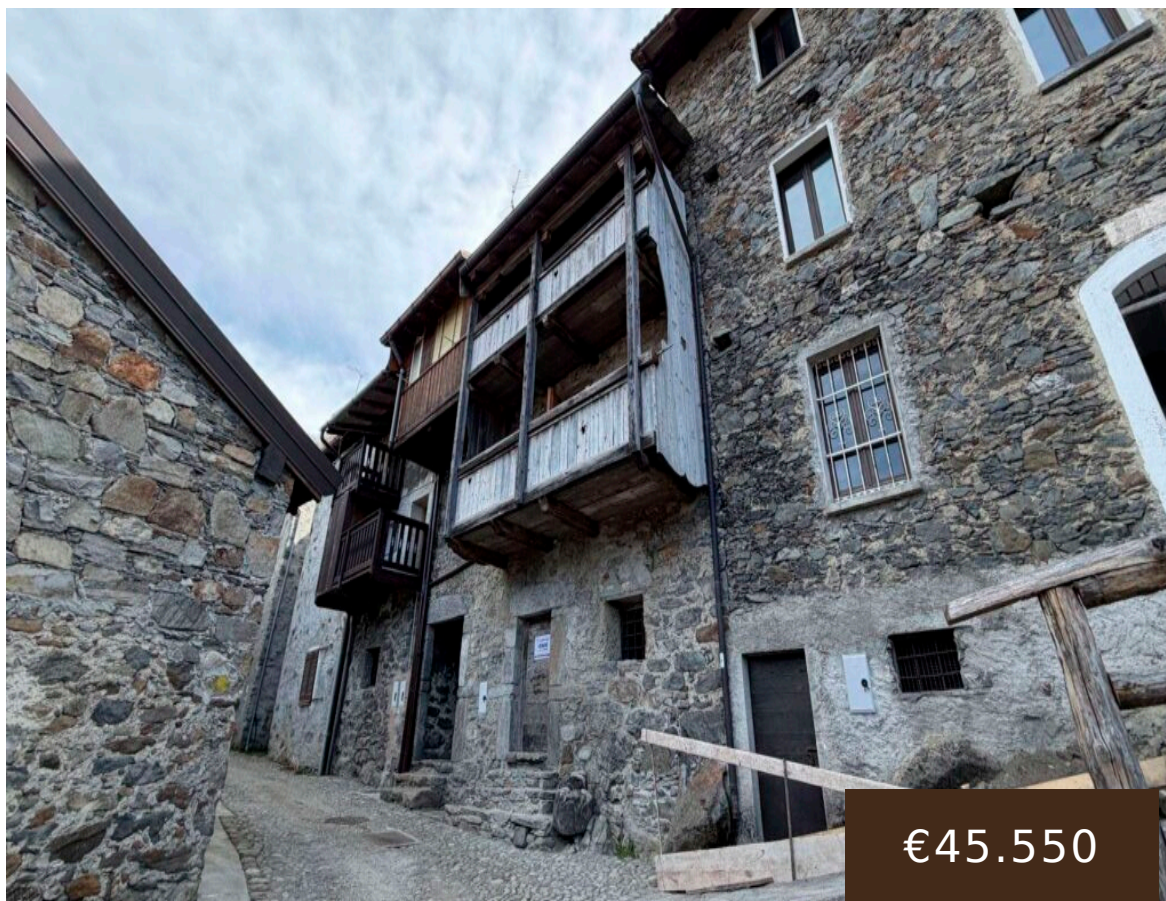

## PART OF A HOUSE WITH LAND IN FORCOLA (SO) NO0313FS - LA BAITA CASE

<https://labaitacase.com/en/>

€45.550

VALTELLINA: Ref. Part of a house with land in Forcola (SO) NO0313FS - La Baita Case In Forcola, in the Alfaedo area, we are offering for sale a charming part of a house of approximately 95 m<sup>2</sup>, complemented by 240 m<sup>2</sup> of private land. The property is spread over several levels: on the ground floor there is a pleasant living area with a lounge and open-plan kitchen, opening onto the terrace. Going up to the first floor, you reach a spacious double bedroom with an en-suite bathroom and a balcony, whilst on the second floor there is a second double bedroom, a further bathroom and a second balcony. The house is sold furnished, ready to move into immediately. Heating is provided by a fireplace and a wood-burning stove, the ideal solution for creating a warm and cosy atmosphere. An attractive proposition both as a holiday home and as a residence for those seeking peace and quiet and a connection with nature. The current asking price is Eu.45,550, with the option to tailor the purchase to suit your needs (deposits, instalments, payment terms, etc.). Would you like more information? Contact us; we'd be delighted to help you choose your ideal home. Experience the mountains! +39 331 2531048 - Website: [www.labaitacase.com](http://www.labaitacase.com) - Email: [info@labaitacase.com](mailto:info@labaitacase.com)